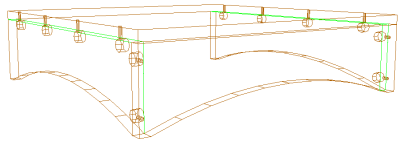

SINGLE HEIGHT WINE-CUBE

DOUBLE HEIGHT WINE CUBE EXPLODED VIEW

DOUBLE HEIGHT WINE-CUBE

PACKING LIST
 1-BASE MODULE
 2-DOUBLE DEPTH CUBE MODULES
 1-TOP MODULE

Taghkanic Woodworking LLC
 3144 RT 55
 Pawling, NY 12564

Title: Wine-Cube Parts		
Size:	Drawing Number:	Revision:
Date: 02/17/11	Sheet	1 of 1

BASE FRONT REAR VIEW (1) BASE SIDE INSIDE VIEW (1-LEFT AND 1-RIGHT)

BASE TOP (1)

1-BASE TOP
2-BASE SIDES
1-BASE FRONT

Taghkanic Woodworking LLC
3144 RT 55
Pawling, NY 12564

Title: BASE MODULE		
Size:	Drawing Number:	Revision:
Date: 02/17/11	Sheet	1 of 1

BACK STRETCHER (2)

CUBE TOP (1)

RIGHT SIDE (1)

LEFT SIDE (1)

ROLL OUT SHELVES (4)

2-CUBE TOPS
 4-BACK STRETCHERS
 2-RIGHT SIDES
 2-LEFT SIDES
 8-ROLL OUT SHELVES