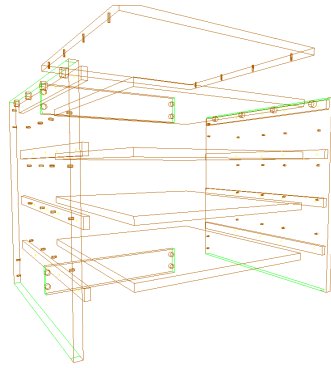

Title: Wine-Cube Parts		
Size:	Drawing Number:	Revision:
Date: 02/17/11	Sheet	1 of 1

BASE FRONT REAR VIEW (1) BASE SIDE INSIDE VIEW (1-LEFT AND 1-RIGHT)

BASE TOP (1)

1-BASE TOP
2-BASE SIDES
1-BASE FRONT

Taghkanic Woodworking LLC
3144 RT 55
Pawling, NY 12564

Title: BASE MODULE		
Size:	Drawing Number:	Revision:
Date: 02/17/11	Sheet	1 of 1

BACK STRETCHER (2)

CUBE TOP (1)

RIGHT SIDE (1)

LEFT SIDE (1)

ROLL OUT SHELVES (4)

2-CUBE TOPS
 4-BACK STRETCHERS
 2-RIGHT SIDES
 2-LEFT SIDES
 8-ROLL OUT SHELVES