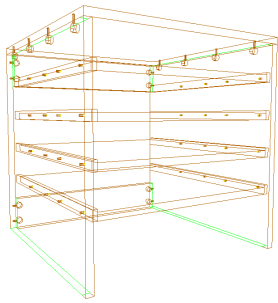

Title: Wine-Cube Parts		
Size:	Drawing Number:	Revision:
Date: 02/17/11	Sheet	1 of 1

BASE FRONT REAR VIEW (1) BASE SIDE INSIDE VIEW (1-LEFT AND 1-RIGHT)

BASE TOP (1)

1-BASE TOP
2-BASE SIDES
1-BASE FRONT

Taghkanic Woodworking LLC
3144 RT 55
Pawling, NY 12564

Title: BASE MODULE		
Size:	Drawing Number:	Revision:
Date: 02/17/11	Sheet	1 of 1

BACK STRETCHER (2)

CUBE TOP (1)

RIGHT SIDE (1)

LEFT SIDE (1)

ROLL OUT SHELVES (4)

2-CUBE TOPS
 4-BACK STRETCHERS
 2-RIGHT SIDES
 2-LEFT SIDES
 8-ROLL OUT SHELVES